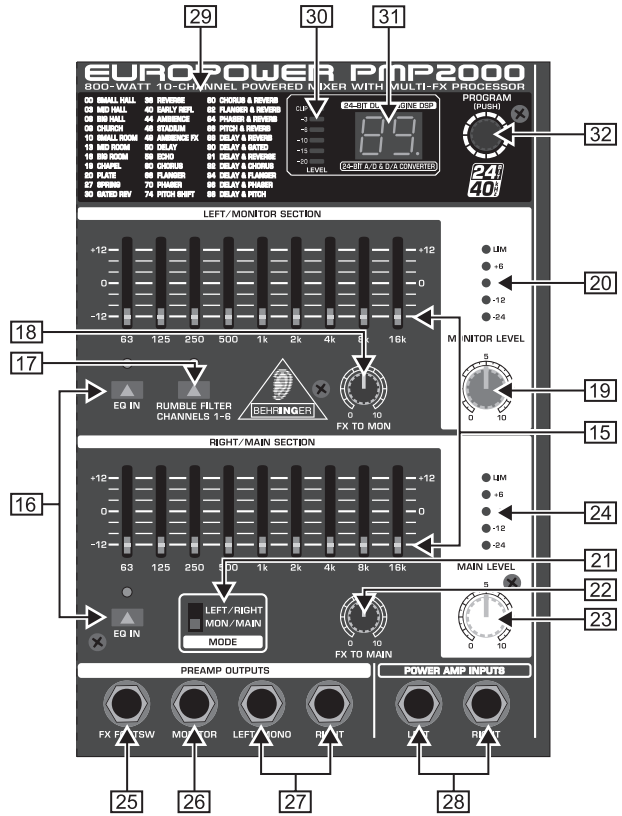

EUROPOWER PMP2000 FRONT & REAR PANEL

Stereo line input

Tape inputs/outputs & phantom power switch

Main section

Mono channel

Rear panel connectors

EUROPOWER PMP2000 BLOCK DIAGRAM

BLOCK DIAGRAM PMP2000