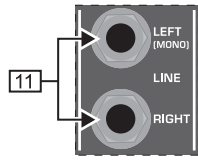

EUROPOWER PMP2000 FRONT & REAR PANEL

Stereo line input

Tape inputs/outputs & phantom power switch

Main section

Mono channel

Rear panel connectors

EUROPOWER PMP2000 BLOCK DIAGRAM

BLOCK DIAGRAM PMP2000