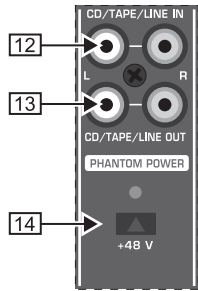

EUROPOWER PMP2000 FRONT & REAR PANEL

Stereo line input

Tape inputs/outputs & phantom power switch

Main section

Mono channel

Rear panel connectors

EUROPOWER PMP2000 BLOCK DIAGRAM

BLOCK DIAGRAM PMP2000