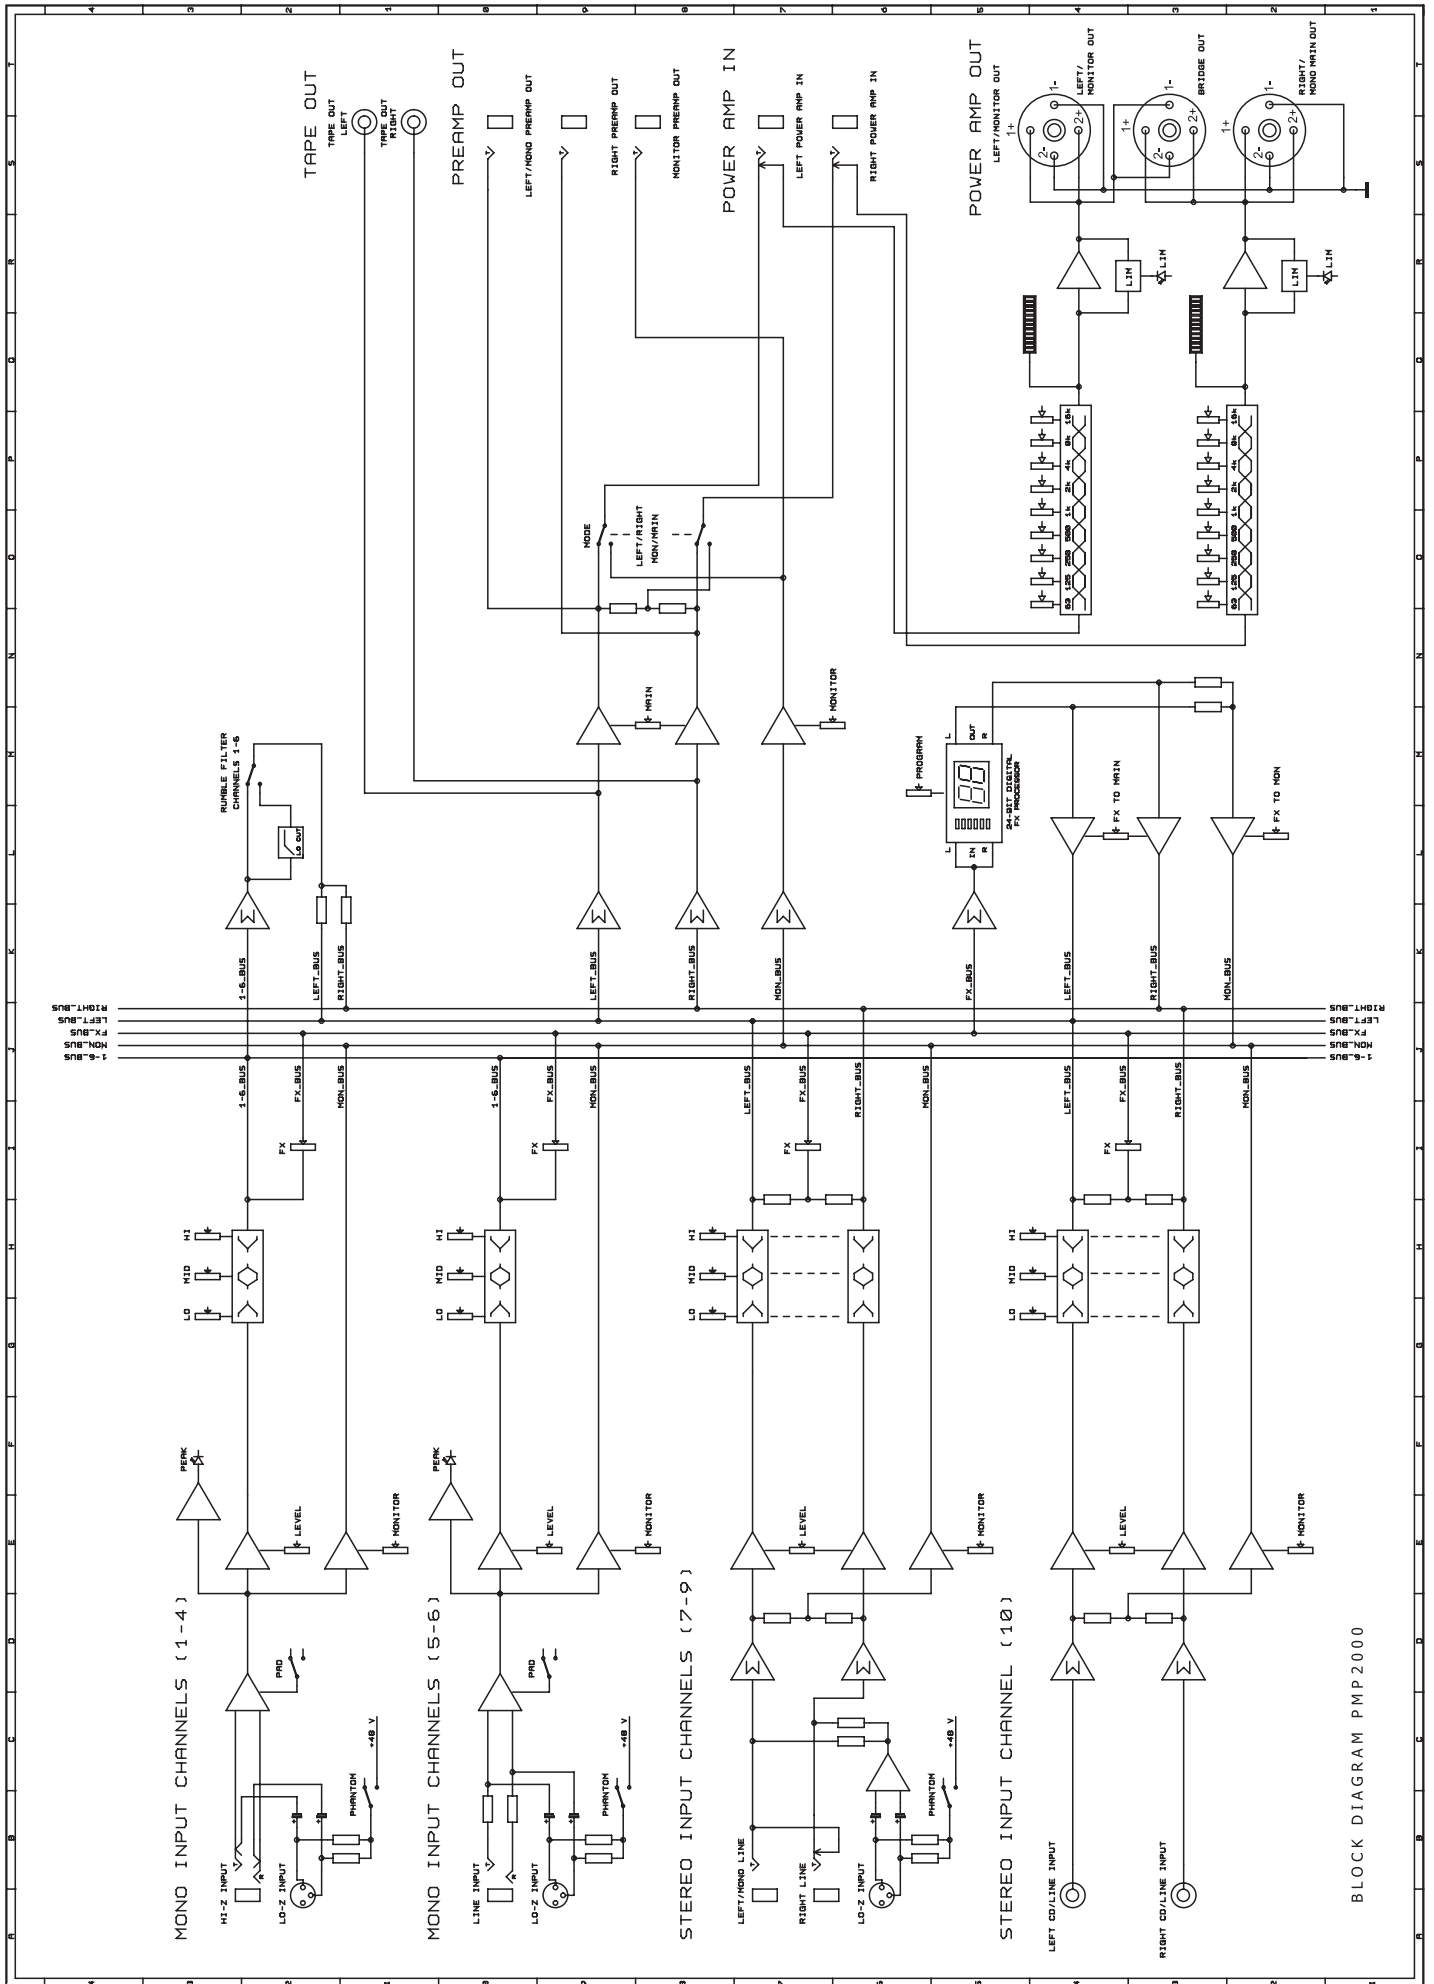

EUROPOWER PMP2000 FRONT & REAR PANEL

Stereo line input

Tape inputs/outputs & phantom power switch

Main section

Mono channel

Rear panel connectors

EUROPOWER PMP2000 BLOCK DIAGRAM

BLOCK DIAGRAM PMP2000