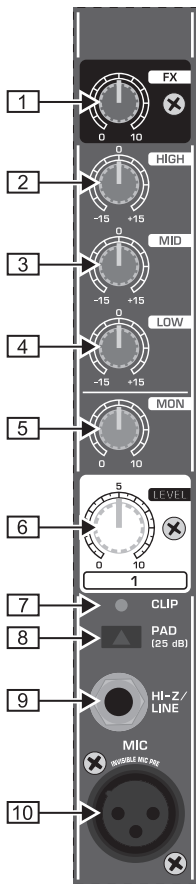

EUROPOWER PMP2000 FRONT & REAR PANEL

Stereo line input

Tape inputs/outputs & phantom power switch

Main section

Mono channel

Rear panel connectors

EUROPOWER PMP2000 BLOCK DIAGRAM

BLOCK DIAGRAM PMP2000